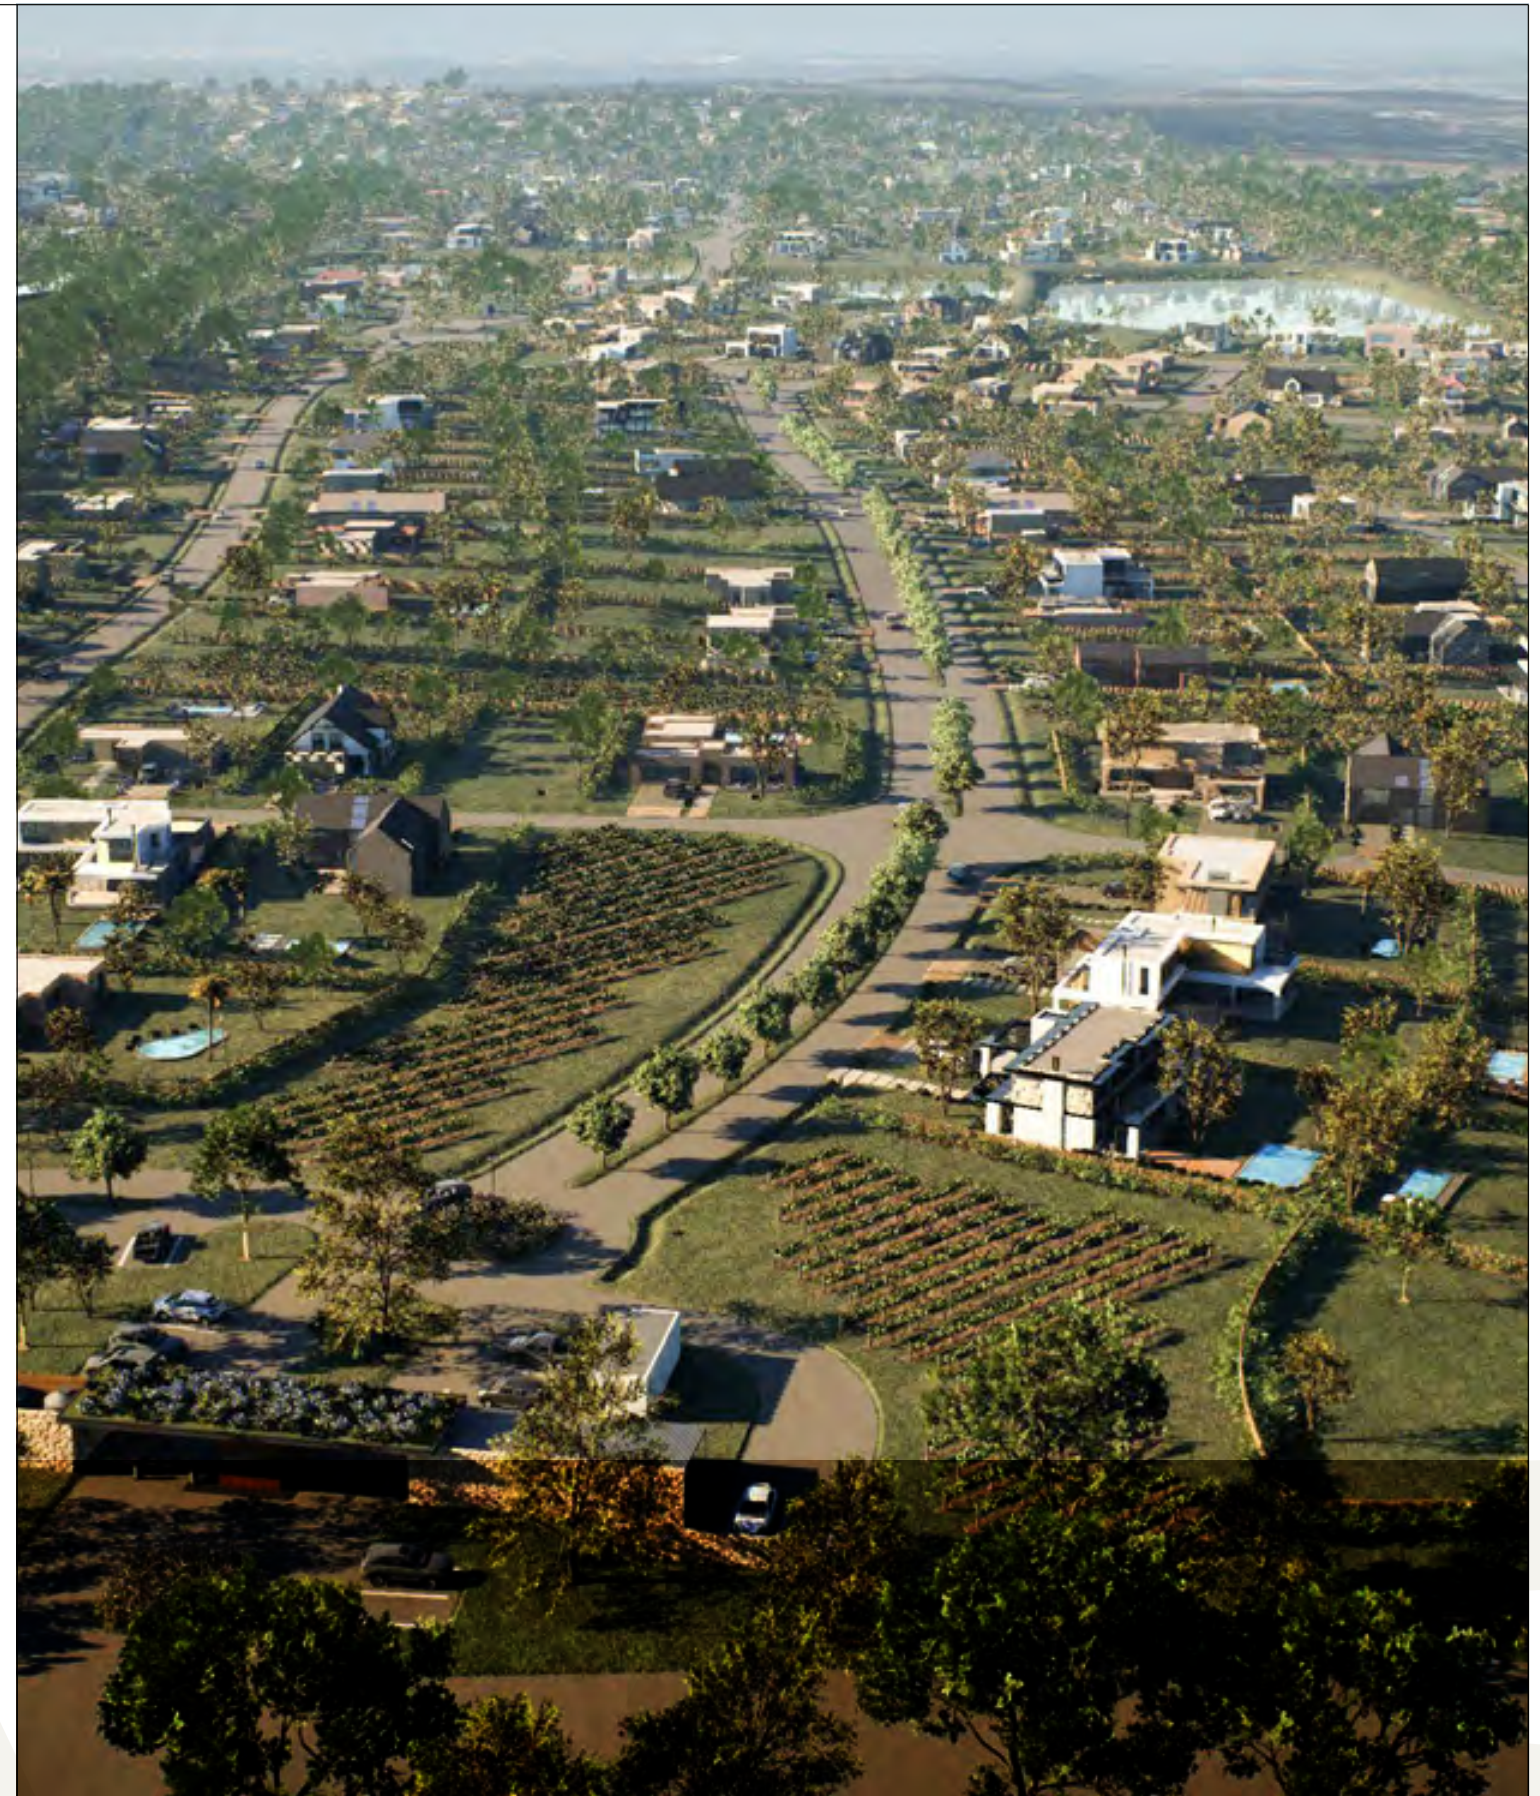

Cavas es la naturaleza enriquecida con el mejor confort que hoy nos da la tecnología.”

Arquitecto Federico Armas

“La Tahona and I grew and matured together, always focusing on the best for the future inhabitants of the neighbourhoods. Today, in a land with extraordinary natural characteristics, superior to everything surrounding it, we created the ideal neighbourhood for the people who have accompanied us these past 30 years.

Cavas has greenery, ravines, vineyards, lakes, beautiful topography, distant horizons, incredible views to the East and La Tahona Golf Club course to the West. Double access with paved streets, a club with a full gym, tennis and paddle courts, and a state-of-the-art security system.

Cavas is open air, Cavas is walking and getting lost, Cavas is falling in love with nature. Watching a sunset sitting on the shore of a lake or in the middle of a vineyard. It's meeting up at the *plazas* and green spaces or for a coffee at the Club. Cavas is the kids moving freely with the certainty that they are safely having a good time. It's enjoying a warm fire at home while looking out at the best landscapes. It's going out for a run on cold winter mornings or cool summer afternoons along the nature paths and feeling the fresh air while the birds sing.

Cavas is nature, enriched with the best comfort that technology can offer.”

Architect Federico Armas

Las imágenes del catálogo son bocetos pensados para inspirar y despertar creatividad, que reflejan la visión y el potencial de este proyecto.

The images in this catalogue are sketches reflecting the vision and potential of this project, meant to inspire and ignite creativity.