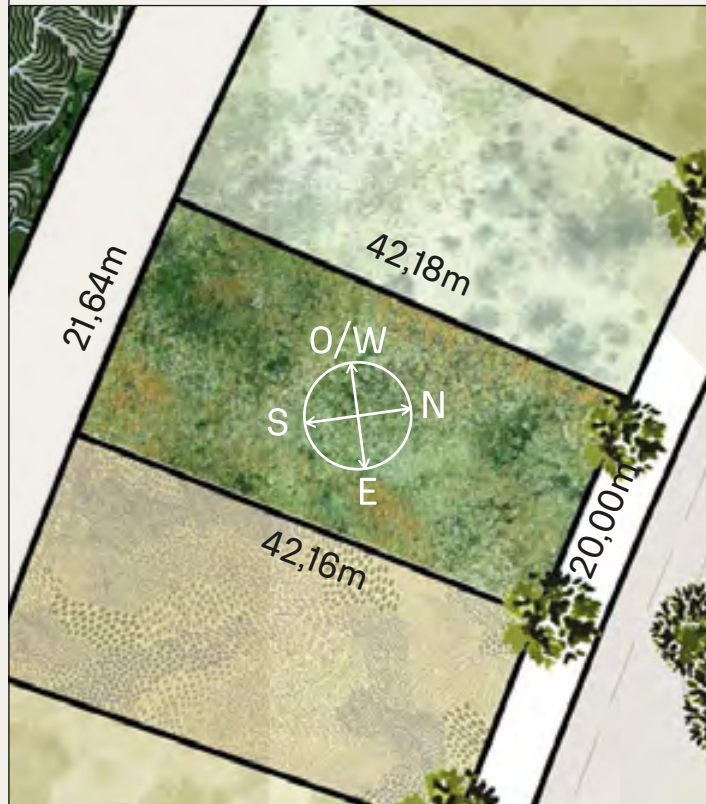

N3

878m²

RECORRIDO DEL SOL SUN TOUR

Verano / Summer

INDEX

VEGETACIÓN CIRCUNDANTE SURROUNDING VEGETATION

Viñedos / Vineyards
Timbó / Pacara Earpod Tree
Fresno / Ash Tree

CAVAS DE LA TAHONA

+ INFO: