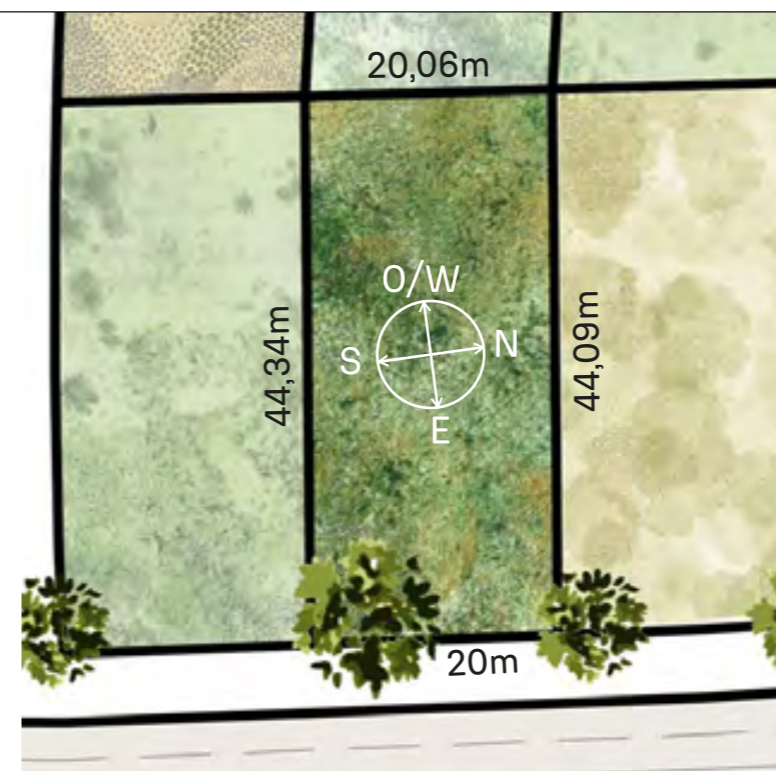

+ INFO:

X16

885m²

RECORRIDO DEL SOL
SUN TOUR

Verano / Summer

Invierno / Winter

VEGETACIÓN CIRCUNDANTE
SURROUNDING VEGETATION

Timbó / Pacara Earpod Tree
Liquidambar / Sweetgum
Álamo carolino / Canadian Poplar