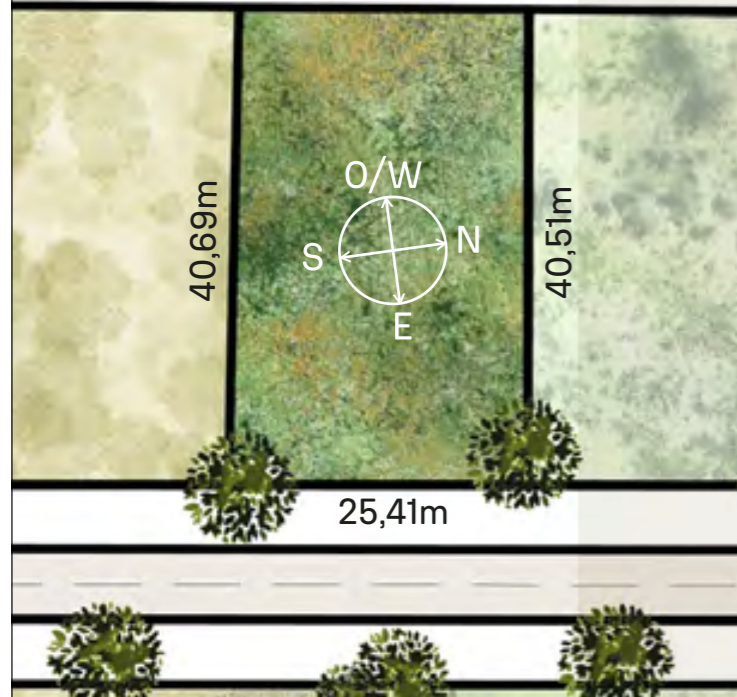

T2

1016m²

24,61m

INDEX