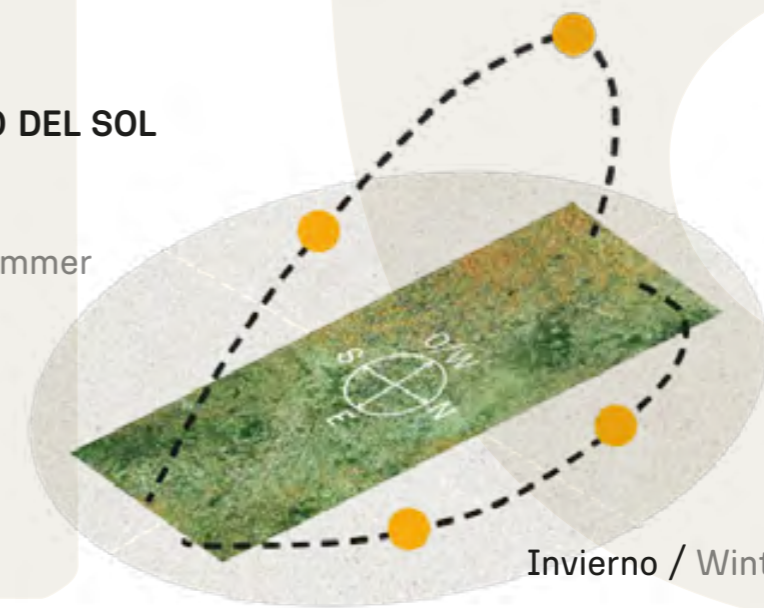

+ INFO:

X16

885m²

RECORRIDO DEL SOL
SUN TOUR

Verano / Summer

Invierno / Winter

VEGETACIÓN CIRCUNDANTE
SURROUNDING VEGETATION

Timbó / Pacara Earpod Tree
Liquidambar / Sweetgum
Álamo carolino / Canadian Poplar