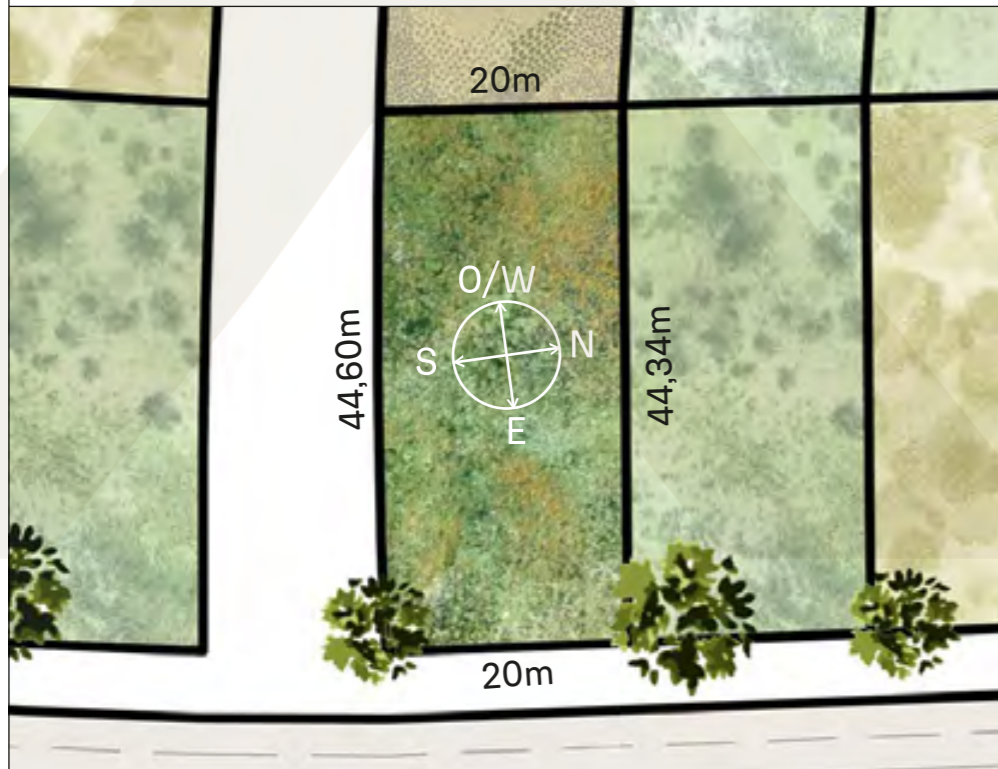

X17

901m²

INDEX