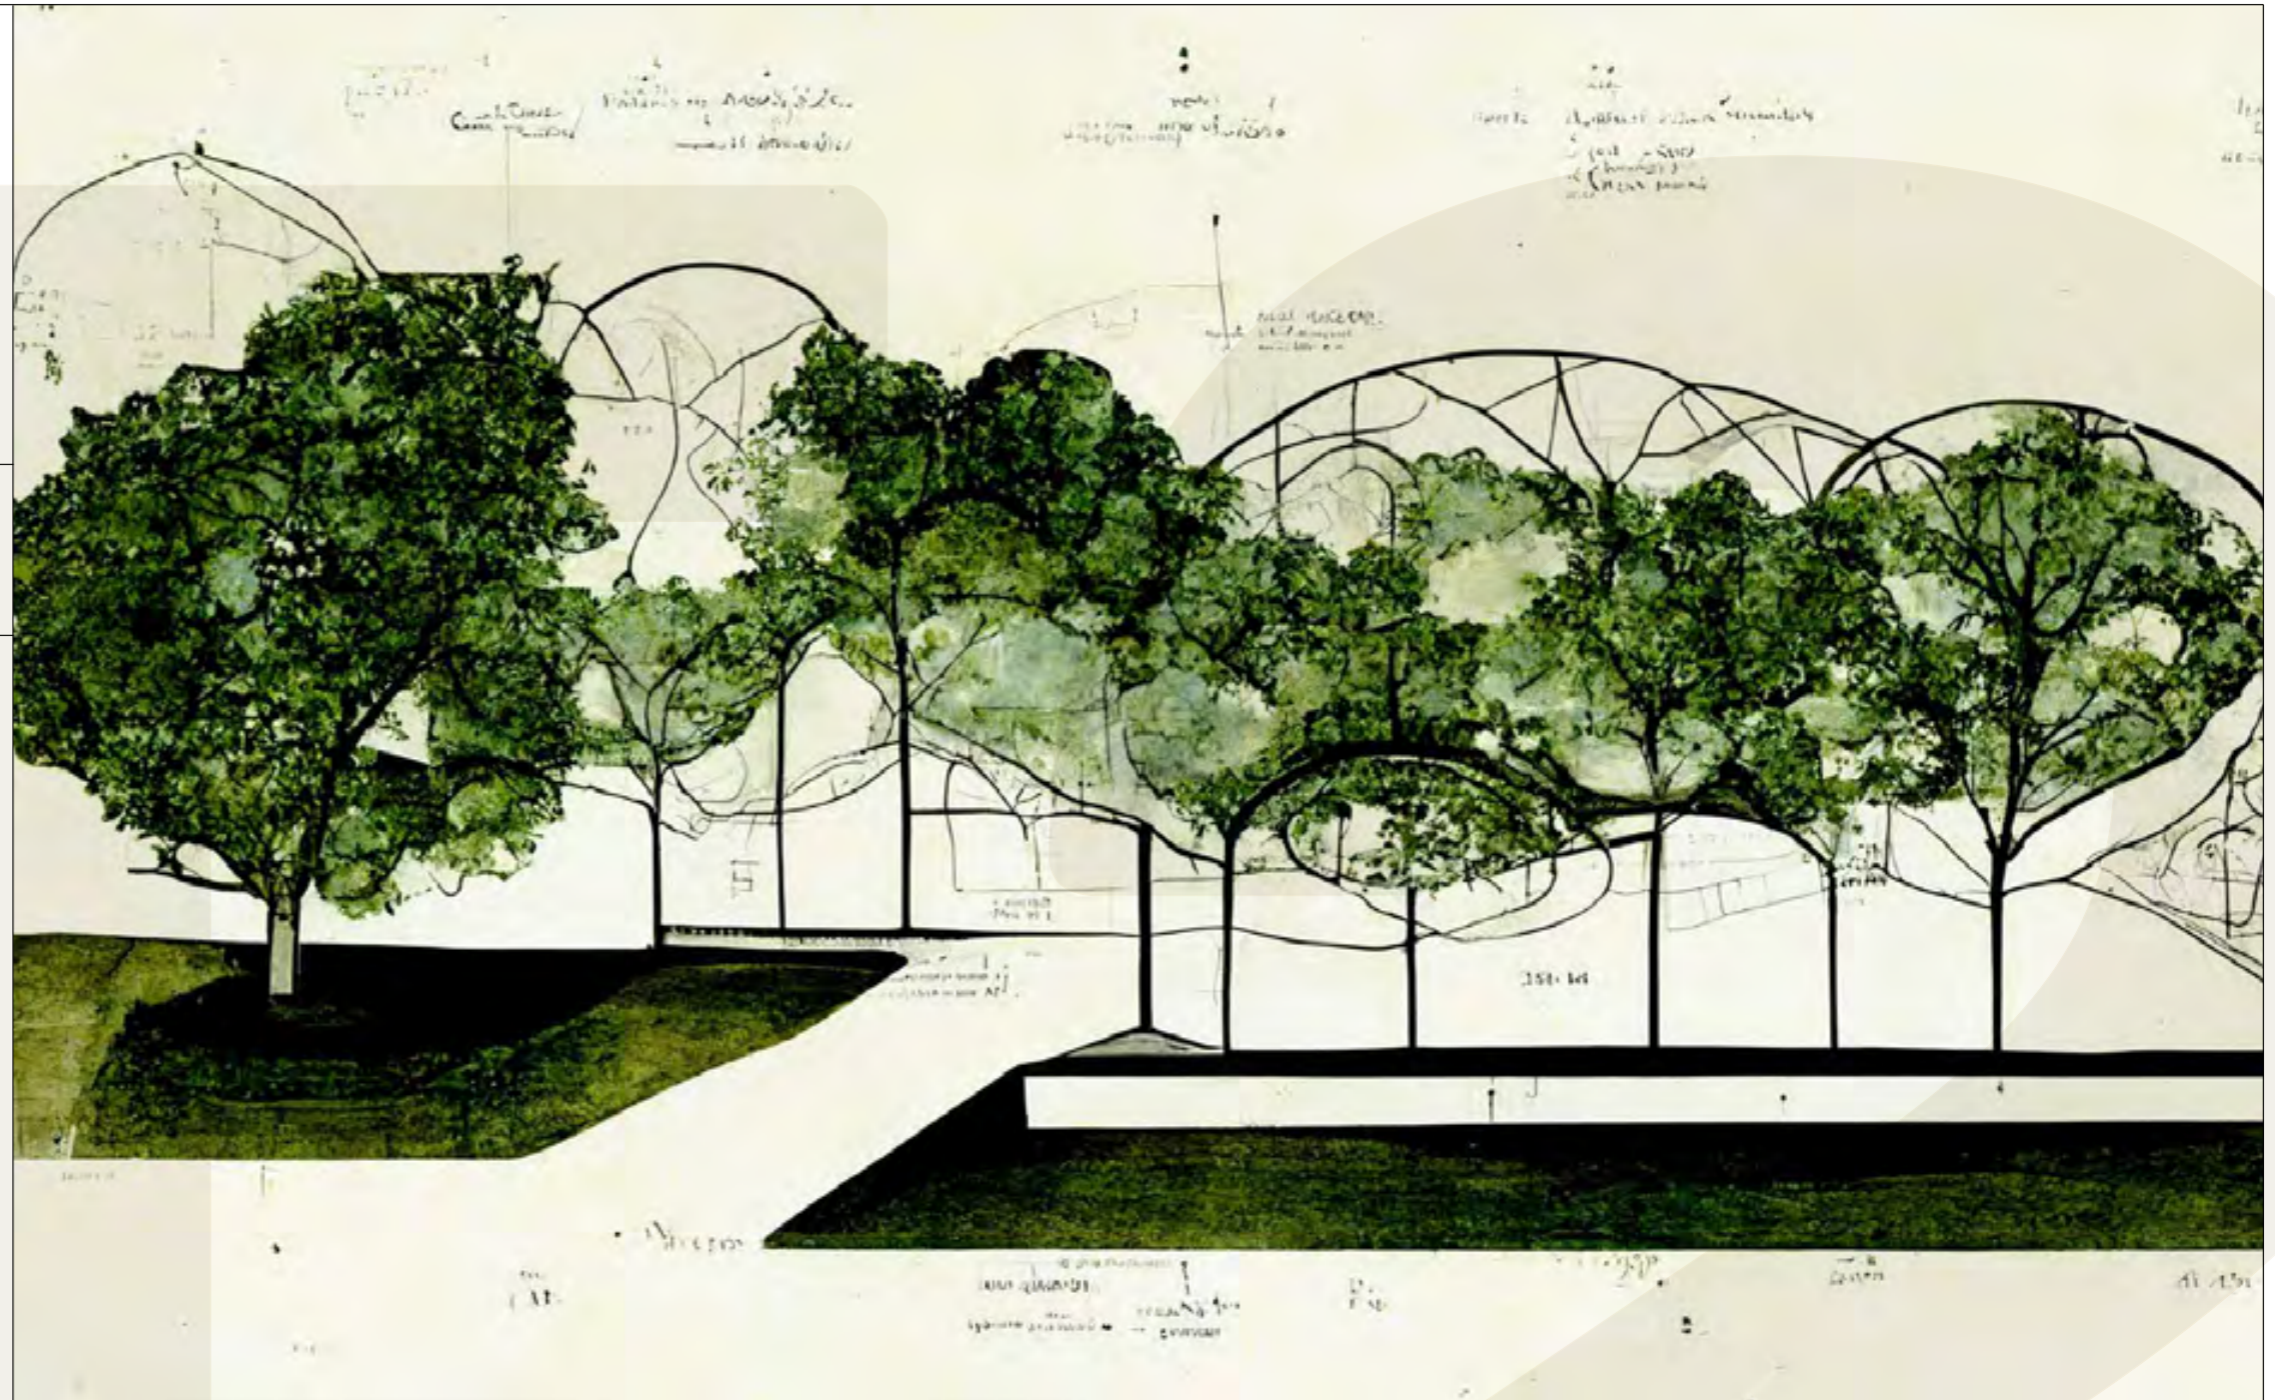

T2

1016m²

24,61m

INDEX