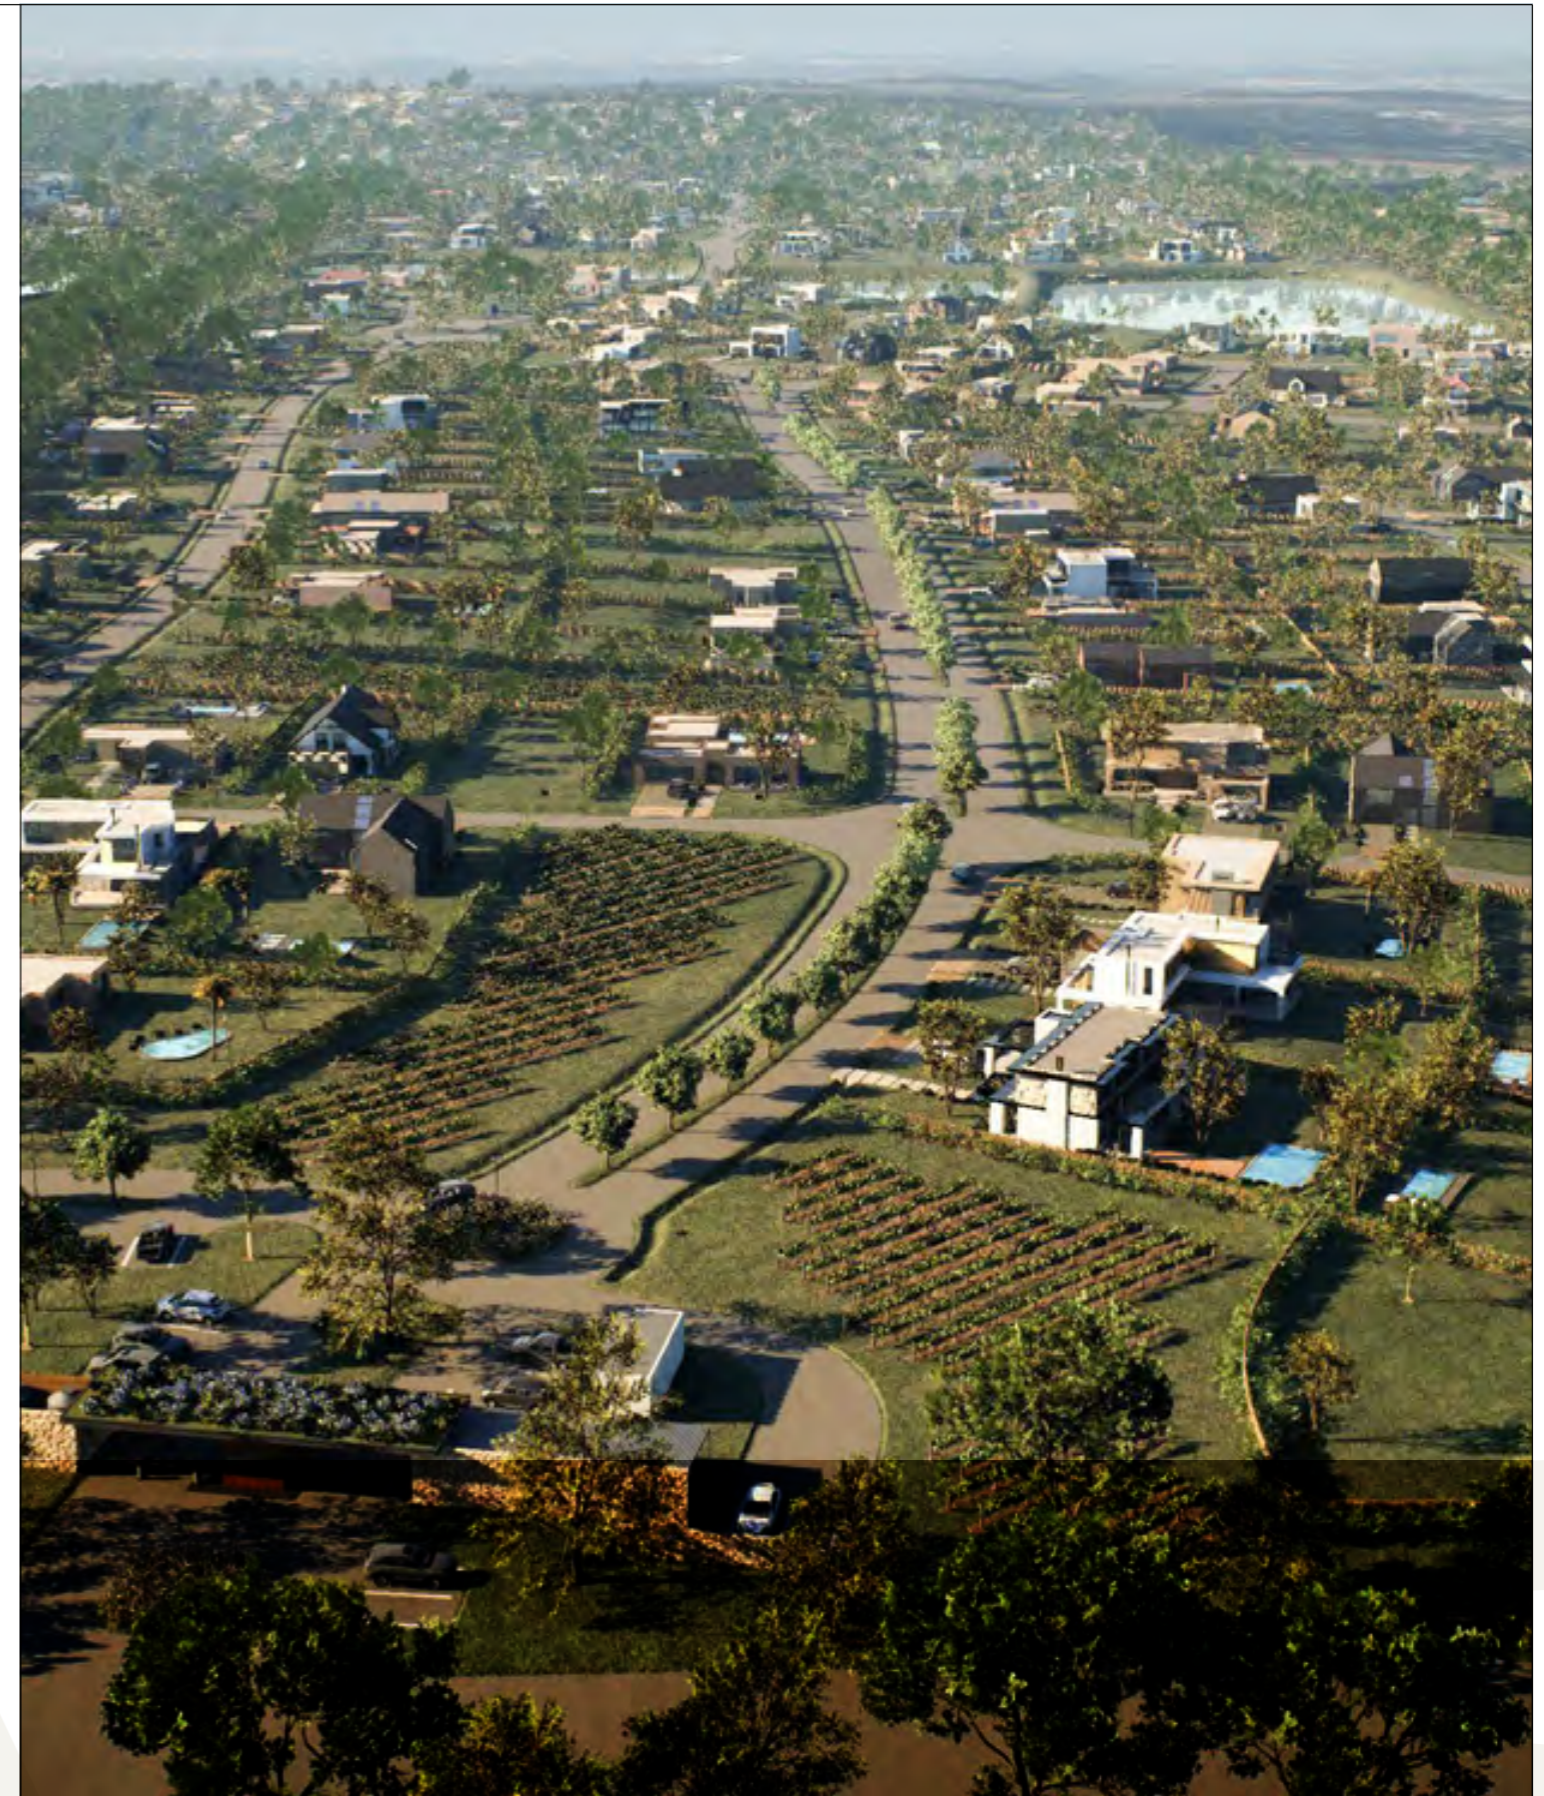

Cavas es la naturaleza enriquecida con el mejor confort que hoy nos da la tecnología.”

Arquitecto Federico Armas

“La Tahona and I grew and matured together, always focusing on the best for the future inhabitants of the neighbourhoods. Today, in a land with extraordinary natural characteristics, superior to everything surrounding it, we created the ideal neighbourhood for the people who have accompanied us these past 30 years.

Cavas has greenery, ravines, vineyards, lakes, beautiful topography, distant horizons, incredible views to the East and La Tahona Golf Club course to the West. Double access with paved streets, a club with a full gym, tennis and paddle courts, and a state-of-the-art security system.

Cavas is open air, Cavas is walking and getting lost, Cavas is falling in love with nature. Watching a sunset sitting on the shore of a lake or in the middle of a vineyard. It's meeting up at the *plazas* and green spaces or for a coffee at the Club. Cavas is the kids moving freely with the certainty that they are safely having a good time. It's enjoying a warm fire at home while looking out at the best landscapes. It's going out for a run on cold winter mornings or cool summer afternoons along the nature paths and feeling the fresh air while the birds sing.

Cavas is nature, enriched with the best comfort that technology can offer.”

Architect Federico Armas

Las imágenes del catálogo son bocetos pensados para inspirar y despertar creatividad, que reflejan la visión y el potencial de este proyecto.

The images in this catalogue are sketches reflecting the vision and potential of this project, meant to inspire and ignite creativity.